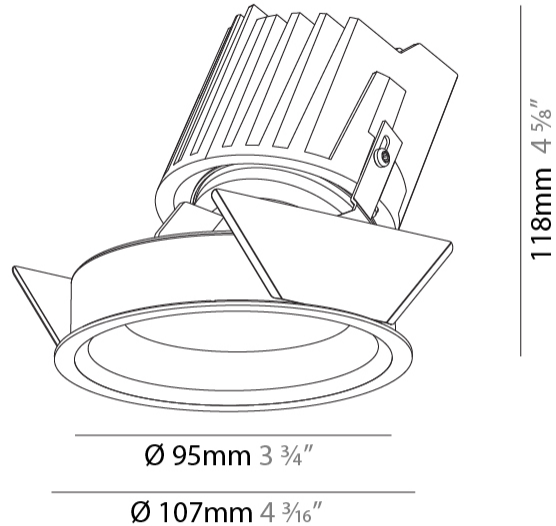

PHYSICAL

Shape: Round
Diameter (mm): 107
Diameter (in): 4 3/16
Height (mm): 118
Height (in): 4 5/8
Ceiling Thickness (mm): 10 / 12.5 / 15
Ceiling Thickness (in): 3/8 or 1/2 or 9/16
Min. Recessing Depth (mm): 140
Min. Recessing Depth (in): 5 1/2
Light Distribution: Adjustable / Asymmetric
Weight (kg): 0.473
Weight (lbs): 1.04
Fixture Finish: SSR / BKV / CWI / CRY / HAB / UFT / ITA / RUA / FTG / MYG / LOD / PUS / FRO / FUP / KIA / POP / BLS / SPG / MEY / GOH / GUM / CHC / COM / ABZ / JAG / OBR / MOS / ROR
Fixture Material: Aluminum Die Cast
Cut-out Measurements: 98mm / 3 7/8"

ELECTRICAL

Lamp Type: LED (Zhaga Standard)
Input Wattage (W): 16.5
Total Output Wattage (W): 14
Dimming: Tri-Mode (Non-Dimming and Phase Dimming (120Vac only) and 0-10V Dimming)
Driver Included: No
Driver Location: Recessed Housing
Driver Type: Constant Current - Universal
Driver Class: Class 2
Housing: See components
Input Voltage (V): 120 - 277
Constant Current (MA): 350

LED

Number of LEDs: 1
Color Temperature (°K): 2700 / 3000 / 3500 / 4000
Max. Delivered Lumen (lm): 1030 / 1070 / 1117 / 1140
Nominal Lumen (lm): 1386 / 1438 / 1511 / 1542
CRI: >90 CRI
Lamp Life (hrs): 50000

OPTICAL

Reflector: 20 / 40 / 60
Adjustability: Fixed

RATINGS AND CERTIFICATIONS

Certified By: Certified for North American Standards
IP rating: IP20