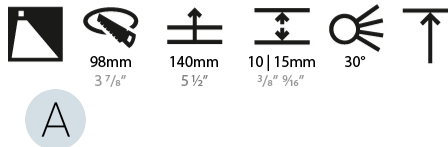

PHYSICAL

Shape: Round
Diameter (mm): 107
Diameter (in): 4 3/16
Height (mm): 118
Height (in): 4 5/8
Ceiling Thickness (mm): 10 / 12.5 / 15
Ceiling Thickness (in): 3/8 or 1/2 or 9/16
Min. Recessing Depth (mm): 140
Min. Recessing Depth (in): 5 1/2
Light Distribution: Adjustable / Asymmetric
Weight (kg): 0.473
Weight (lbs): 1.04
Fixture Finish: SSR / BKV / CWI / CRY / HAB / UFT / ITA / RUA / FTG / MYG / LOD / PUS / FRO / FUP / KIA / POP / BLS / SPG / MEY / GOH / GUM / CHC / COM / ABZ / JAG / OBR / MOS / ROR
Fixture Material: Aluminum Die Cast
Cut-out Measurements: 98mm / 3 7/8"

ELECTRICAL

Lamp Type: LED (Zhaga Standard)
Input Wattage (W): 16.5
Total Output Wattage (W): 14
Dimming: Tri-Mode (Non-Dimming and Phase Dimming (120Vac only) and 0-10V Dimming)
Driver Included: No
Driver Location: Recessed Housing
Driver Type: Constant Current - Universal
Driver Class: Class 2
Housing: See components
Input Voltage (V): 120 - 277
Constant Current (MA): 350

LED

Number of LEDs: 1
Color Temperature (°K): 2700 / 3000 / 3500 / 4000
Max. Delivered Lumen (lm): 1030 / 1070 / 1117 / 1140
Nominal Lumen (lm): 1386 / 1438 / 1511 / 1542
CRI: >90 CRI
Lamp Life (hrs): 50000

OPTICAL

Reflector: 20 / 40 / 60
Adjustability: Fixed

RATINGS AND CERTIFICATIONS

Certified By: Certified for North American Standards
IP rating: IP20